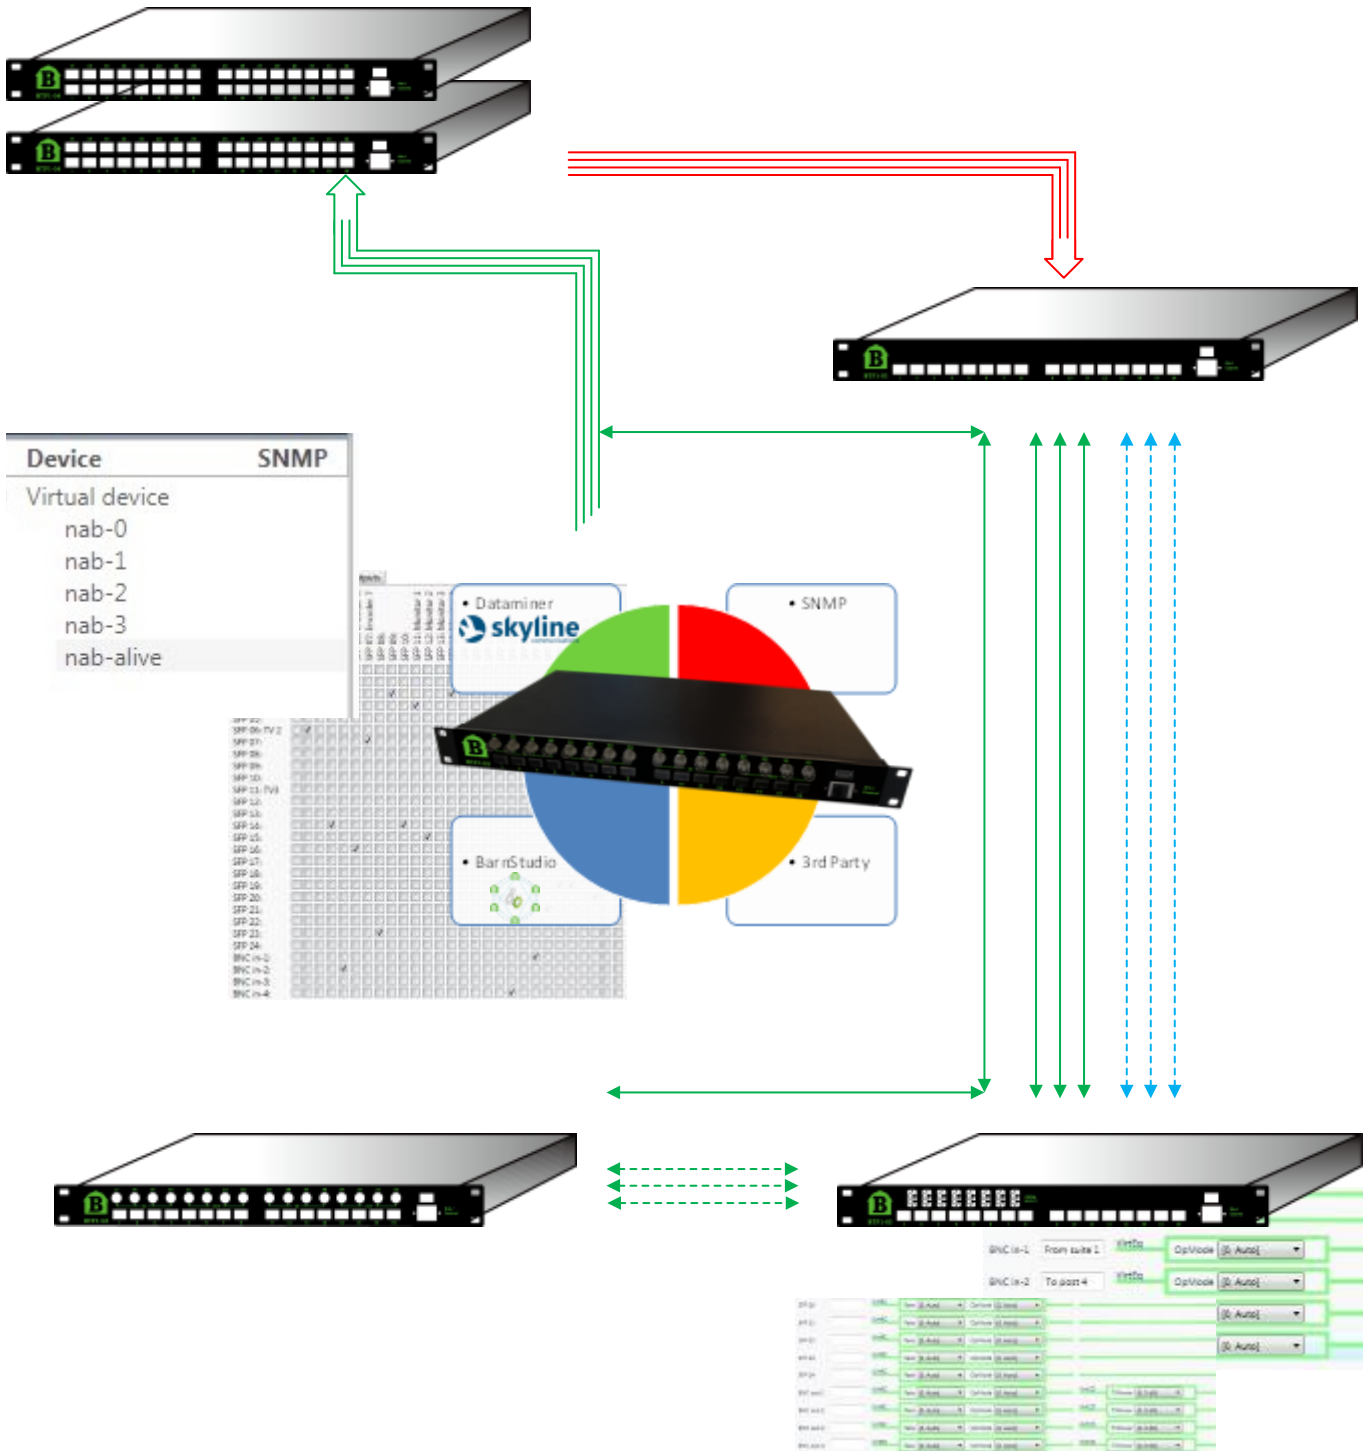

Routing platform

 All Barnfind ports, BNC and SFP, are bi-directional!